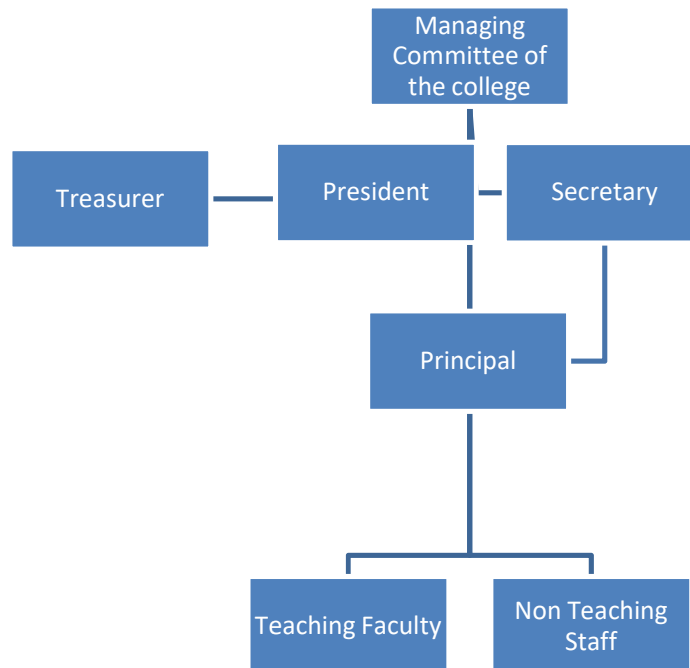

Recognised by: NCTE, ERC- Bhubneshwar & HRD Govt. of Jharkhand

Mob.: 9708616139

ORGANOGRAM OF THE COLLEGE

The structure of the organisation with details of academic and administrative bodies of the college